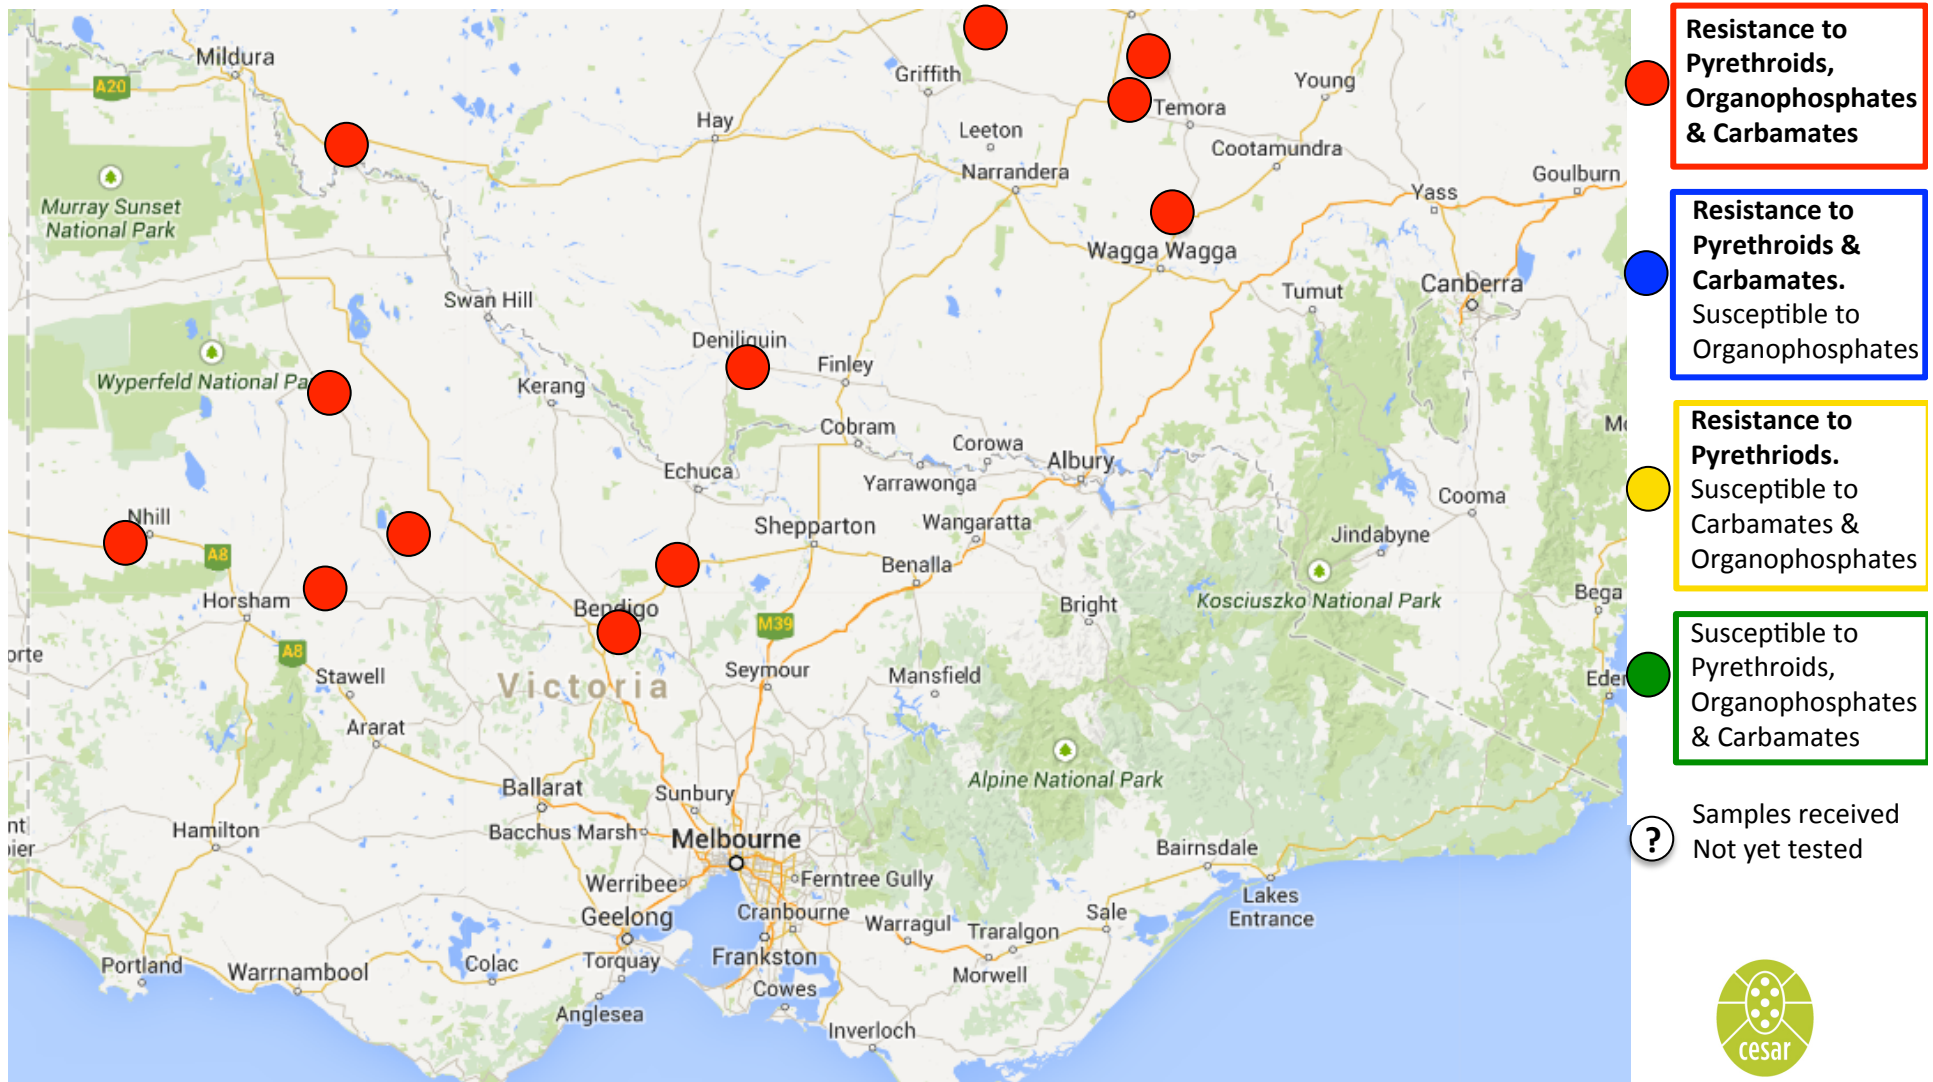

# Green peach aphid insecticide resistance 2014

Current as of 7<sup>th</sup> October 2014