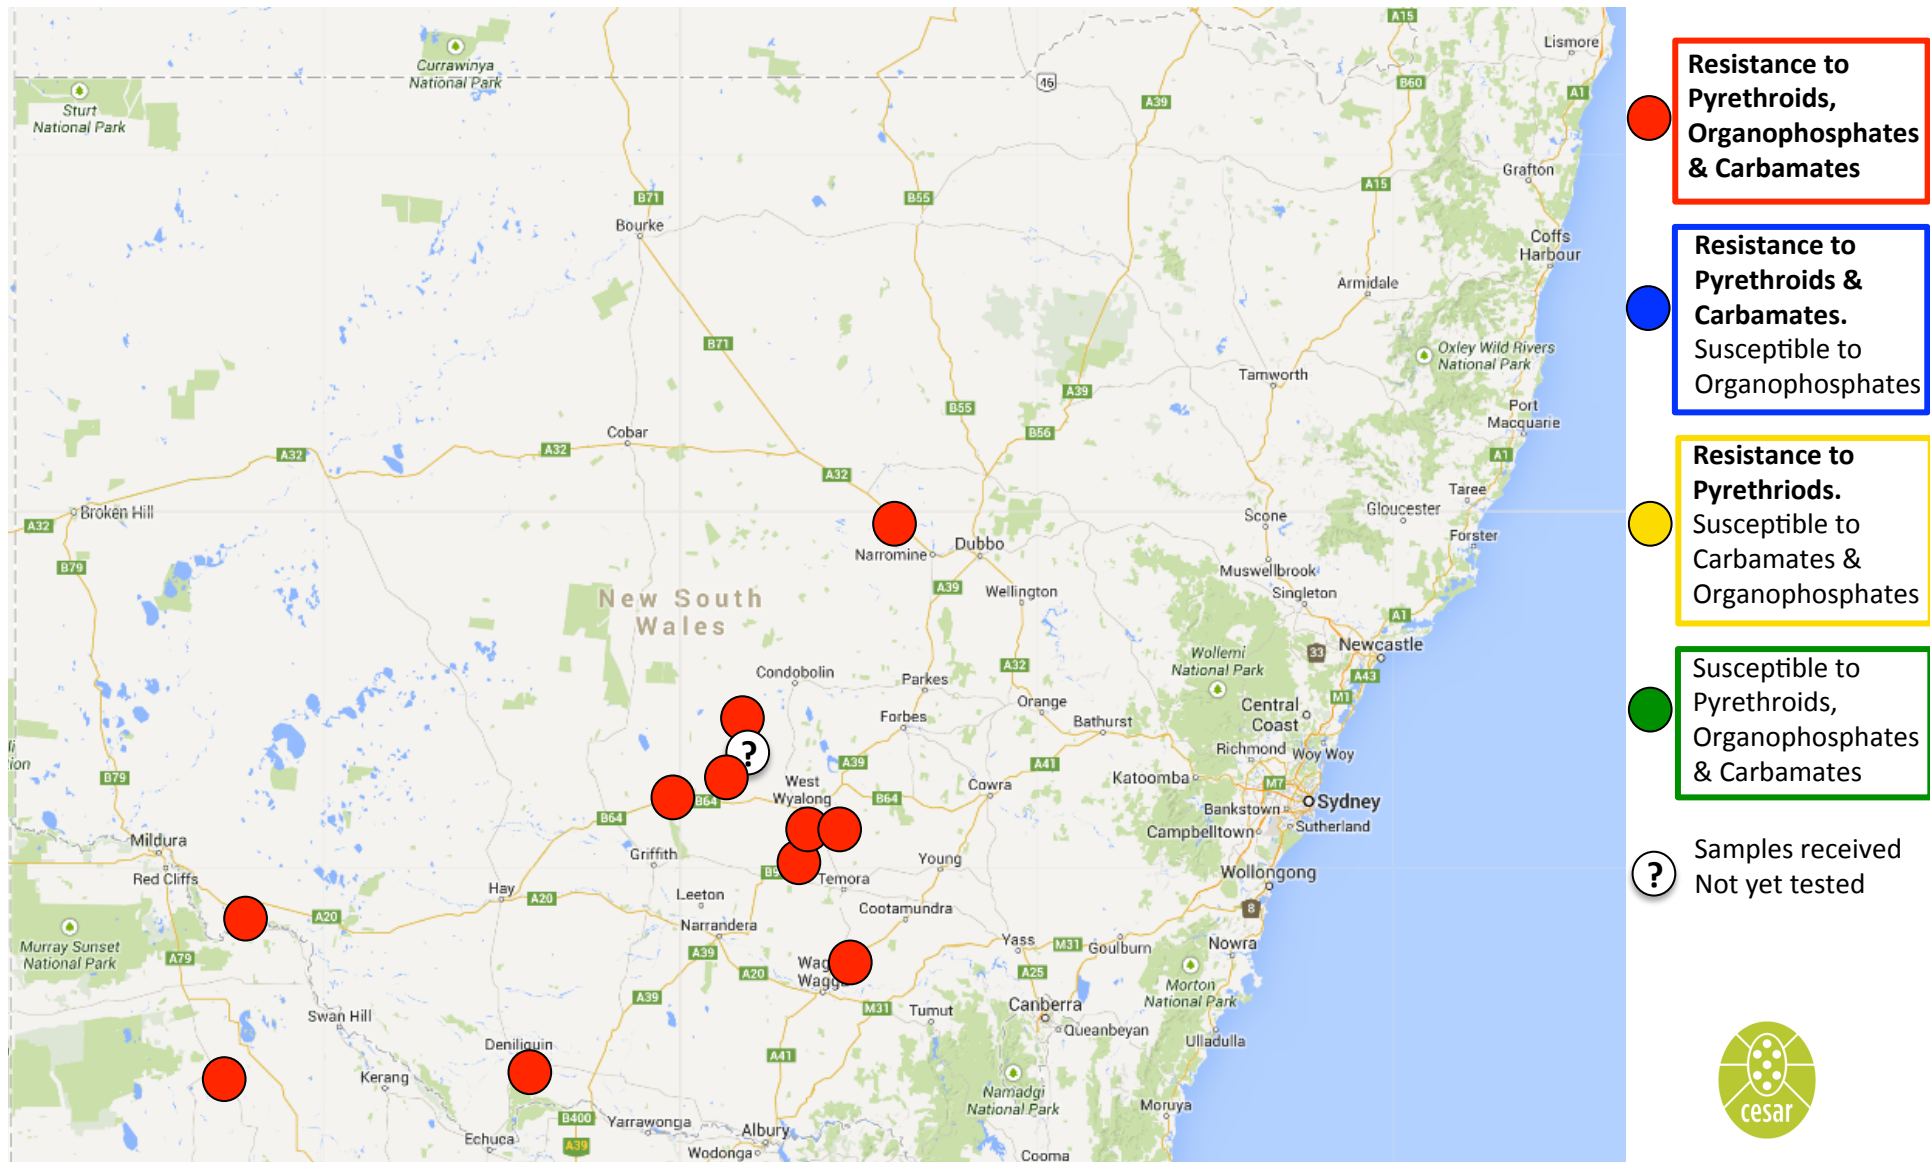

Green peach aphid insecticide resistance 2014

Current as of 7th October 2014